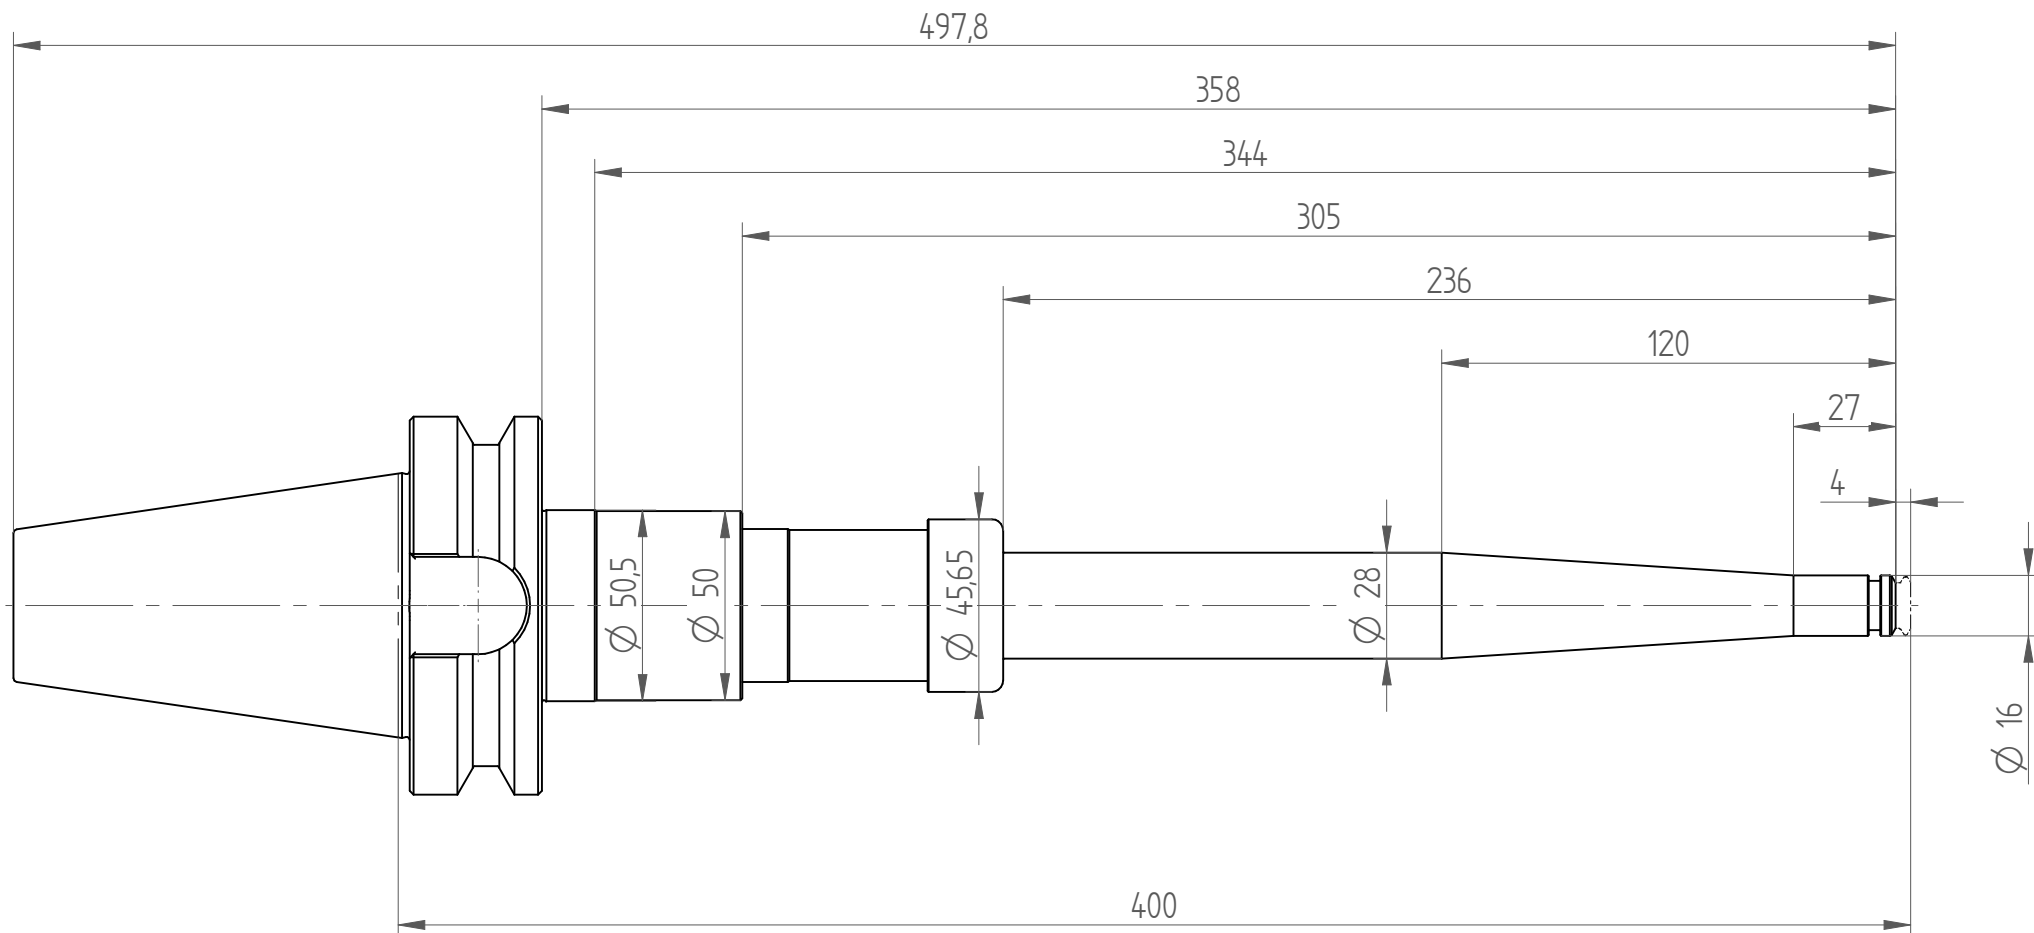

Swiss
Precision
Tools

REGO-FIX®

REGO-FIX AG
Obermattweg 60
4456 Tenniken / Switzerland

Phone +41 61 976 14 66
Fax +41 61 976 14 14
www.rego-fix.com

This is a non-controlled copy. All information given herein is subject to change without notice

The information given herein has been carefully checked and is believed to be correct. REGO-FIX, however, assumes no responsibility or liability for any errors, inaccuracies or omissions that may appear in this drawing

This document is subject to copyright laws. No part of this document may be reproduced or transmitted in any form or any means, electronic or mechanic, for any purpose, without the express written permission of REGO-FIX

Type : BT50_PG10x400_XL
Part No. : 885171230
Date : 22.01.2015
Scale : 1:2